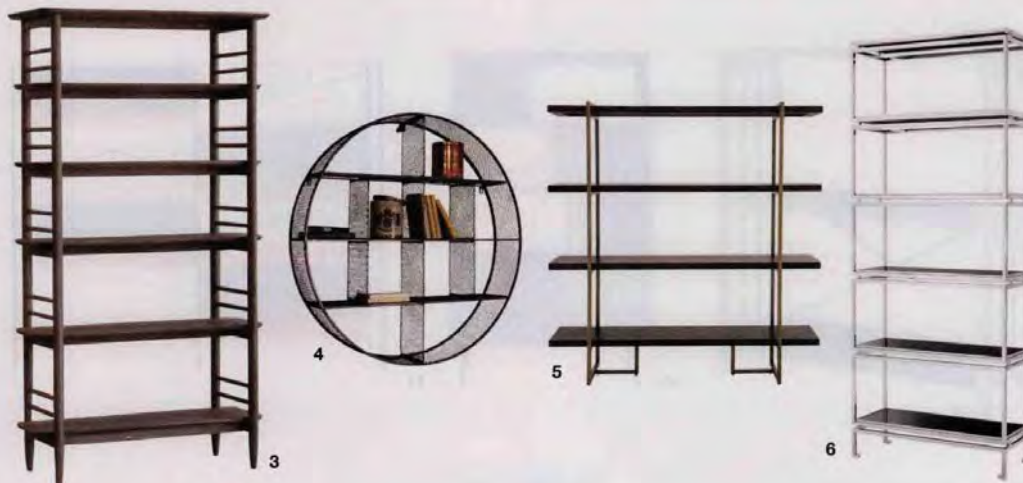

ON SHOW

1 As the Viltro shelving unit, just £50 from Ikea, fits into a narrow space, it's especially useful for small items and towels in a bathroom. It comes in black or pale fine-grained birch **2** Custom-built shelving makes the most of available space. The Bramham boot room, £6,480 from Daval, includes a seat and shelves for shoes and baskets **3** With an artisan feel, the Teramo oak shelving unit, £870 from Ercol, has a clear matt finish to show off the wood grain. Overhanging shelves have decorative side bars that mean it can be used for books **4** At home in the living room or the kitchen, the Flexe round metal wall shelf, £215 from Pib, is divided into sections to hold smaller items **5** Show off your glassware or ceramics in the streamlined Art Deco display unit, which comes in dark wood with an antique brass-painted finished frame, £449 from Furniture Village **6** Black glass shelves on glossy stainless steel, £2,995 from Sweetpea & Willow, make an impressive display area for glamorous possessions ►